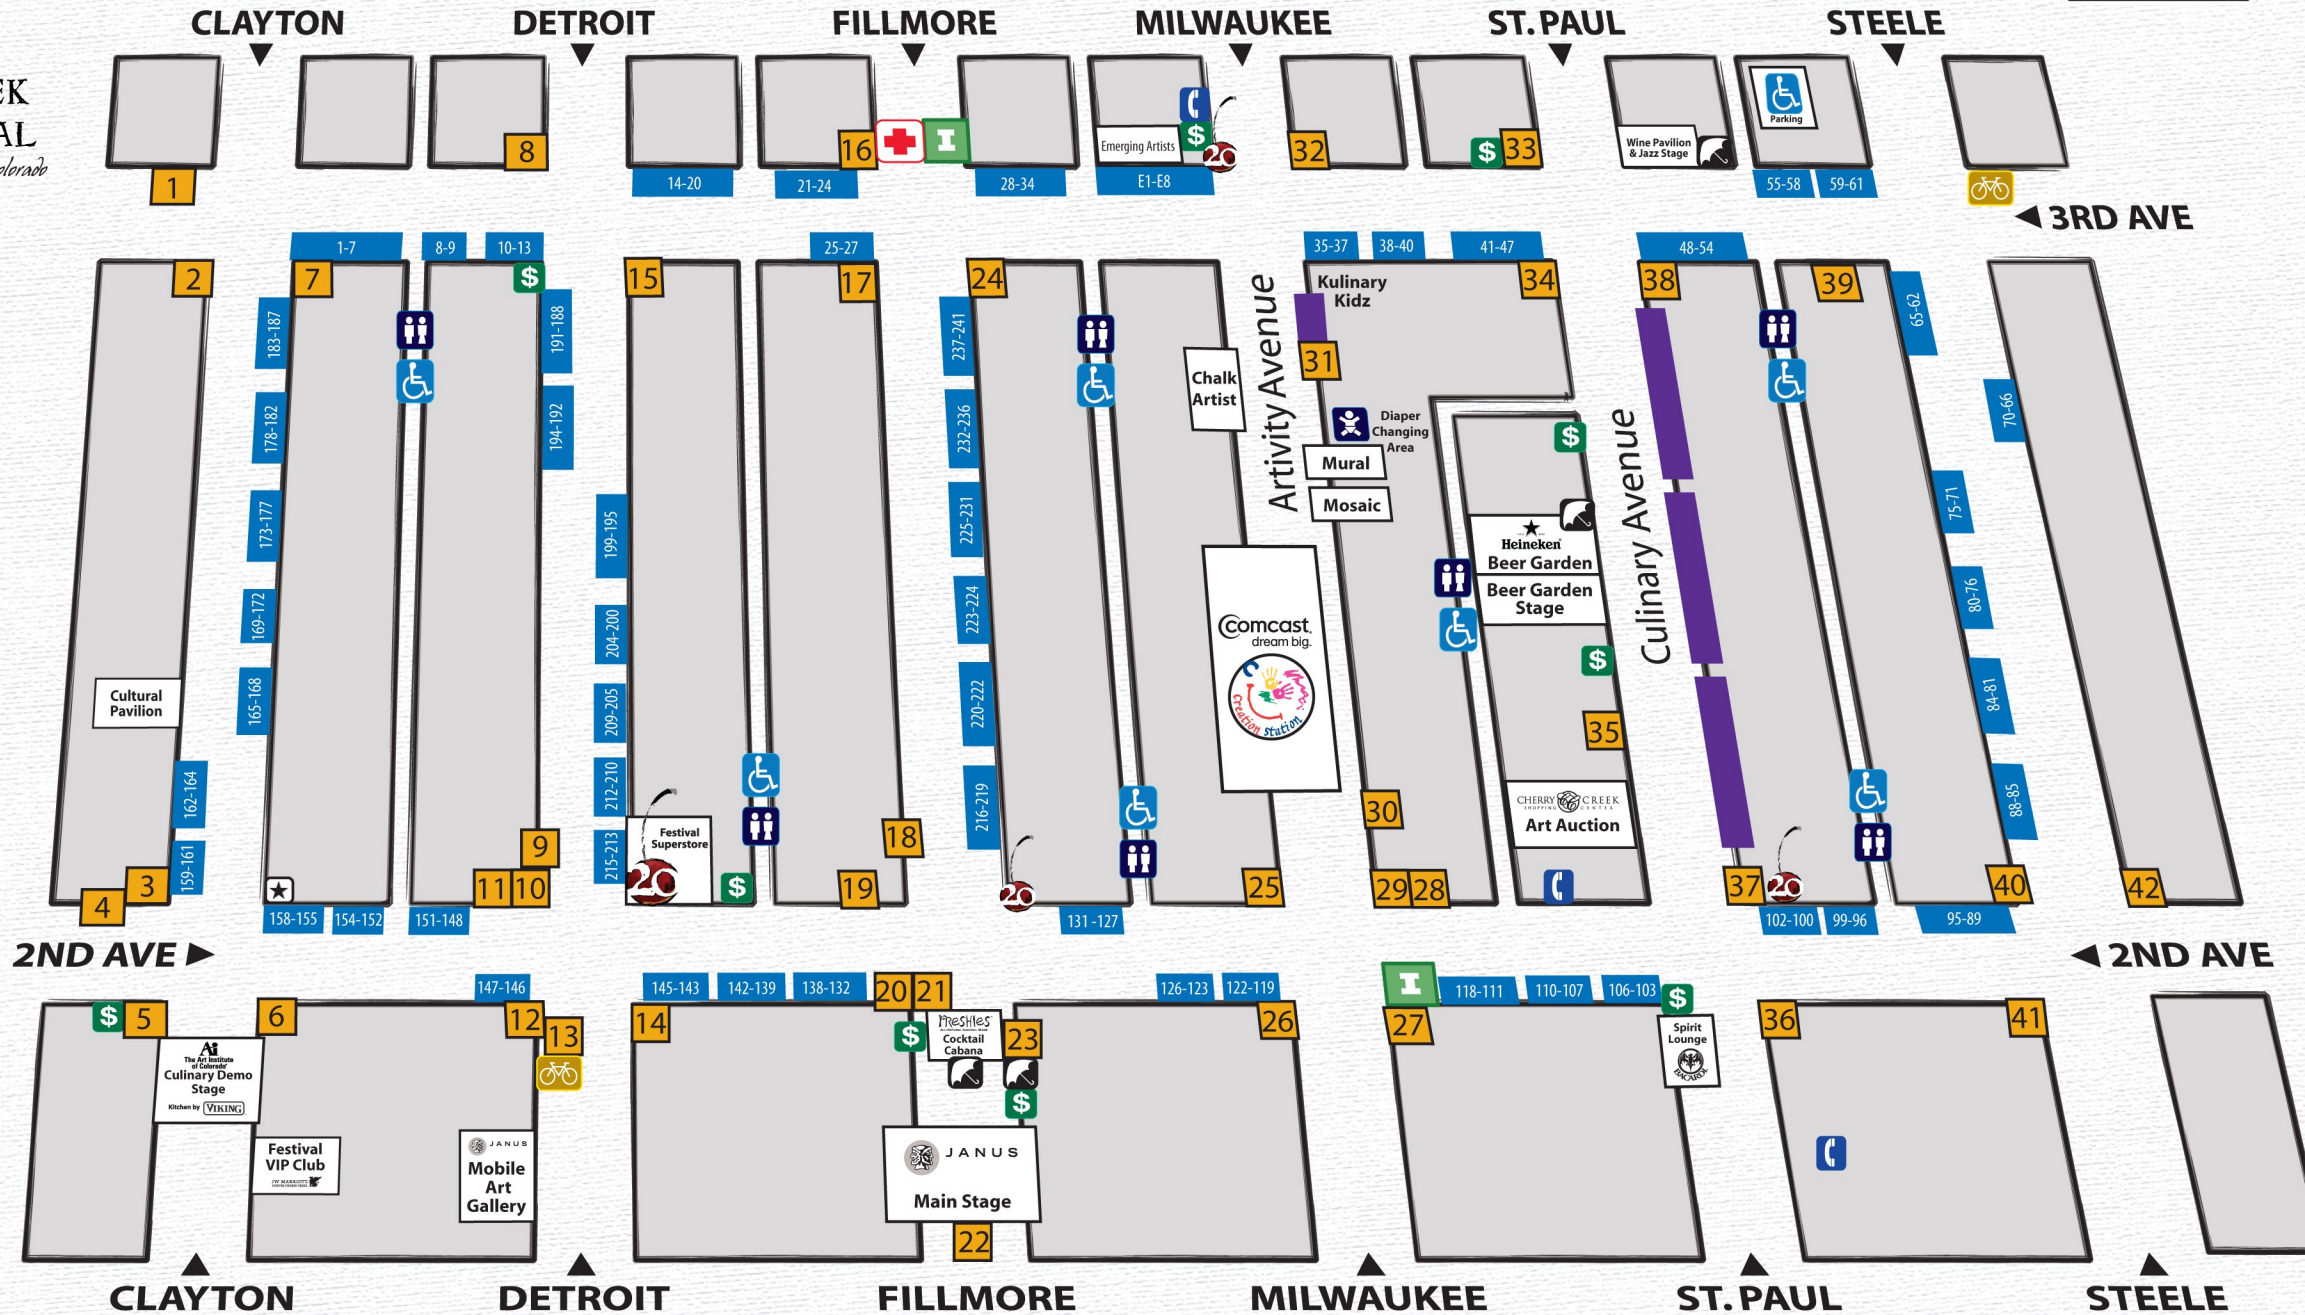

Sponsor & Exhibitor Locations

Map Legend

- Disability Access
 - ATM
 - Phone
 - Valet Bike Parking
 - First Aid
 - Restrooms
 - Information Booths
Presented by: The Denver Post
 - Festival Store
 - Sponsors
 - Artist Booths
 - Performances and Attractions
 - Culinary Booths
- 2 Locations throughout the site
 4 Locations throughout the site
 7 Locations throughout the site
 8 Locations throughout the site
 4 Ice Cream Locations throughout the site
 4 Relaxation Stations throughout the site

Cherry Creek Shopping Center

- 1
- 2
- 3 8 22
- 4
- 5 15 34 41
- 6
- 7
- 9
- 10
- 11 28 33
- 12
- 13
- 14
- 16
- 17 21 31 37
- 18
- 19
- 20
- 23
- 24
- 25
- 26
- 27
- 29
- 30
- 35
- 36
- 38
- 39
- 40
- 42